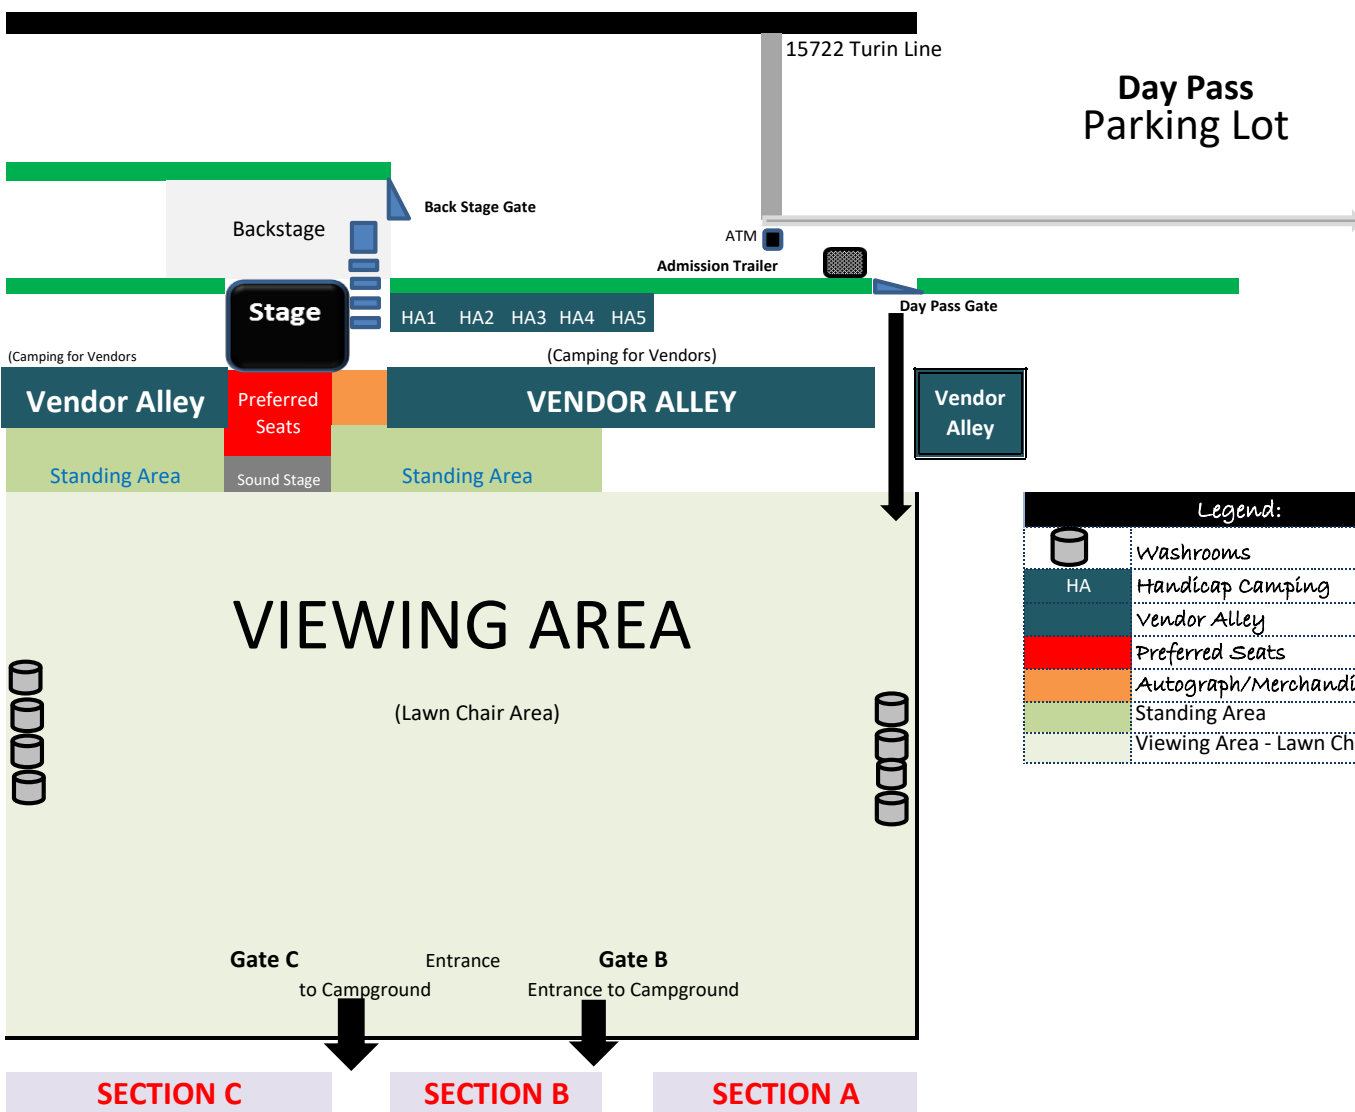

Site Plan

Legend:	
	Washrooms
HA	Handicap Camping
	Vendor Alley
	Preferred Seats
	Autograph/Merchandise
	Standing Area
	Viewing Area - Lawn Chairs

Click on Buttons - VIP & Reserved Campsites to see layout of each Section. Section A, Section B and Section C, Rows 1 and 2 are VIP Sites and Rows 3,4,5,6,7,8 are Reserved Sites. Section D is directly behind Section A which has Row 1 and Row 2 which are both Reserved Sites. Behind these 2 rows are the 1st Come, 1st Served Lots - Directly behind Section D back to the Tobacco Kilms and the lots to the West are all 1st Come, 1st Serve Lots. When you order weekend Passes it comes with camping in this area.

SECTION D - Row 1 & 2 are Reserved Lots

1st Come, 1st Serve Area
FAMILY SECTION

1st Come, 1st Serve Area
ADULT SECTION