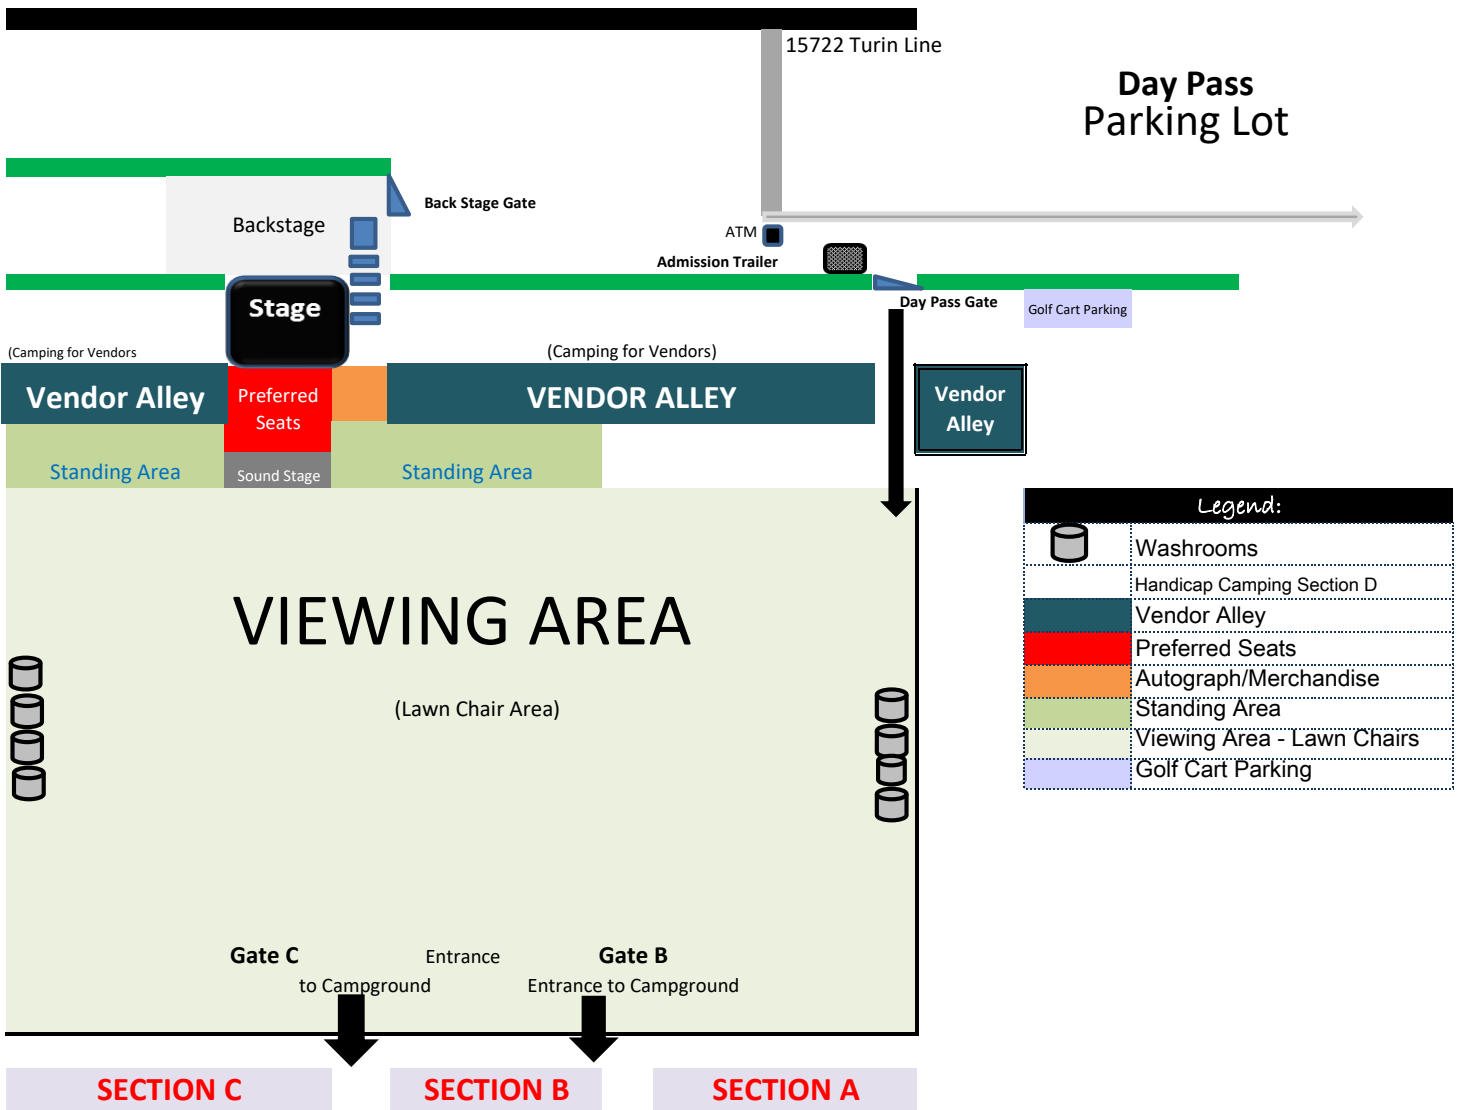

Site Plan

Click on Buttons - VIP & Reserved Campsites to see layout of each Section. Section A, Section B and Section C, Rows 1 and 2 are VIP Sites and Rows 3,4,5,6,7,8 are Reserved Sites. Behind these section are 1st Come, 1st Served Lots - Directly behind Section A back to the Tobacco Kilms and the lots to the West are all 1st Come, 1st Serve Lots. When you order weekend Passes it comes with camping in this area.